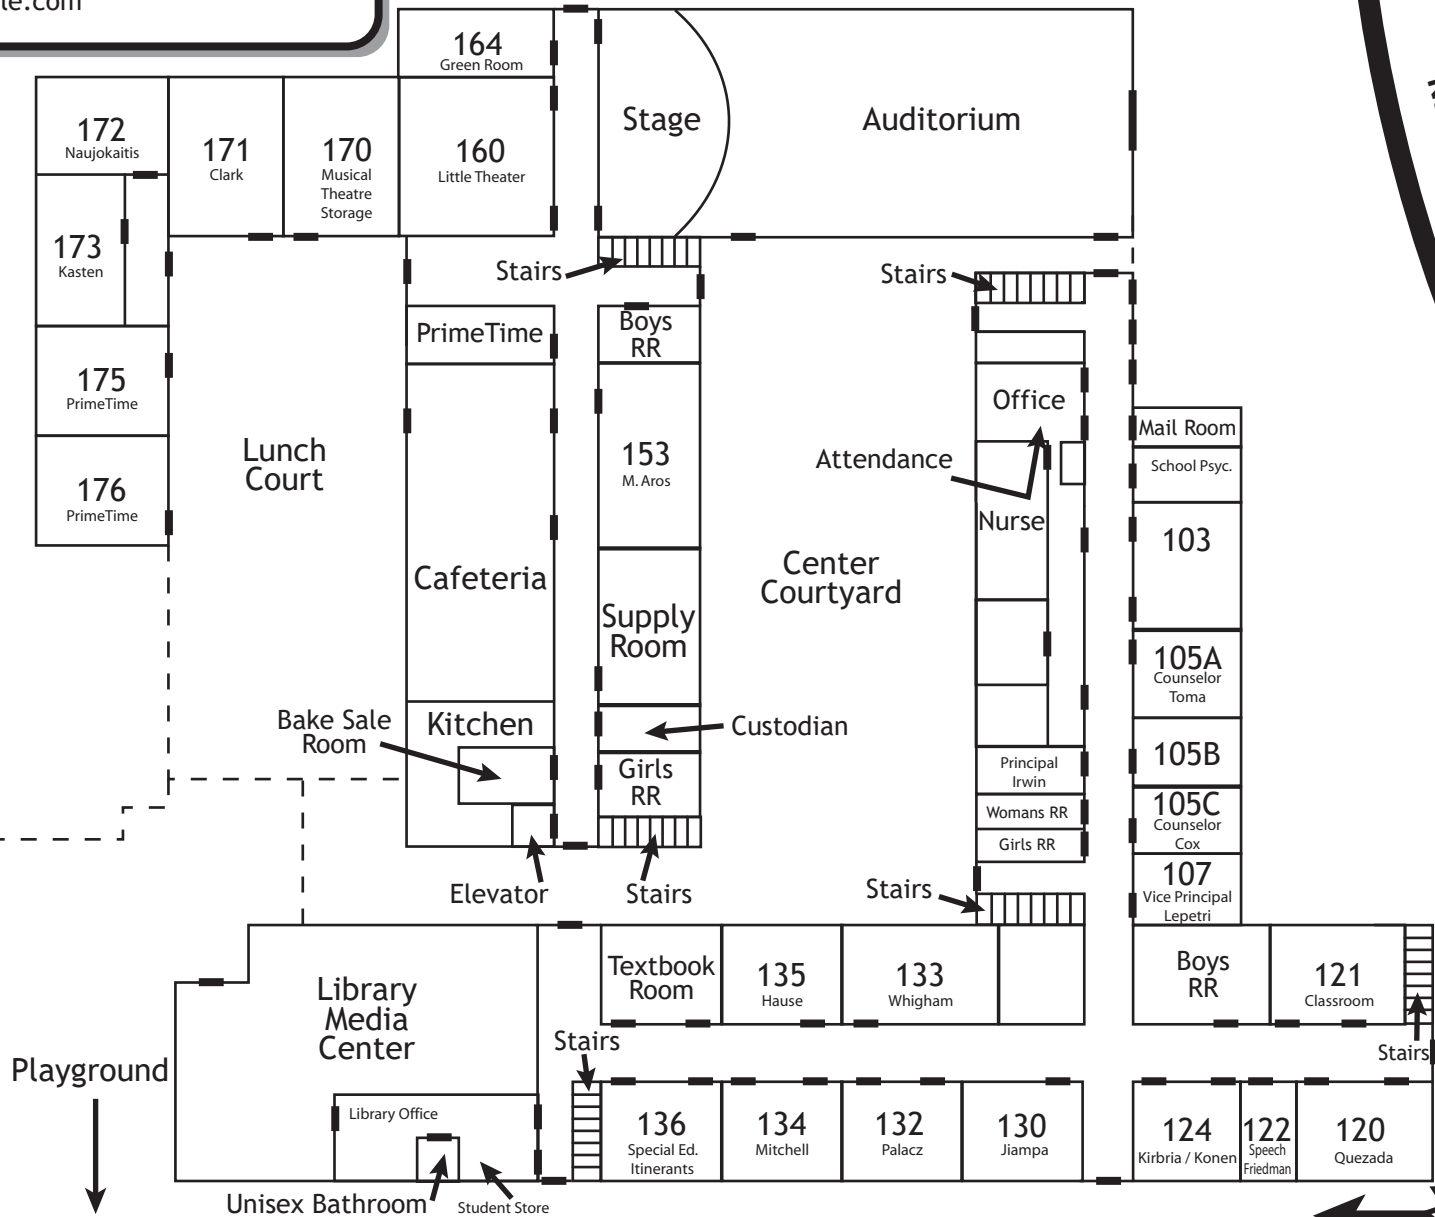

Dana Middle School

1775 Chatsworth Blvd.
San Diego, Ca. 92107
619.225.3897
www.danamiddle.com

Chatsworth Blvd.

Margaretssett Ave.

1st Floor

Playground

Student Entrance

Dana Middle School